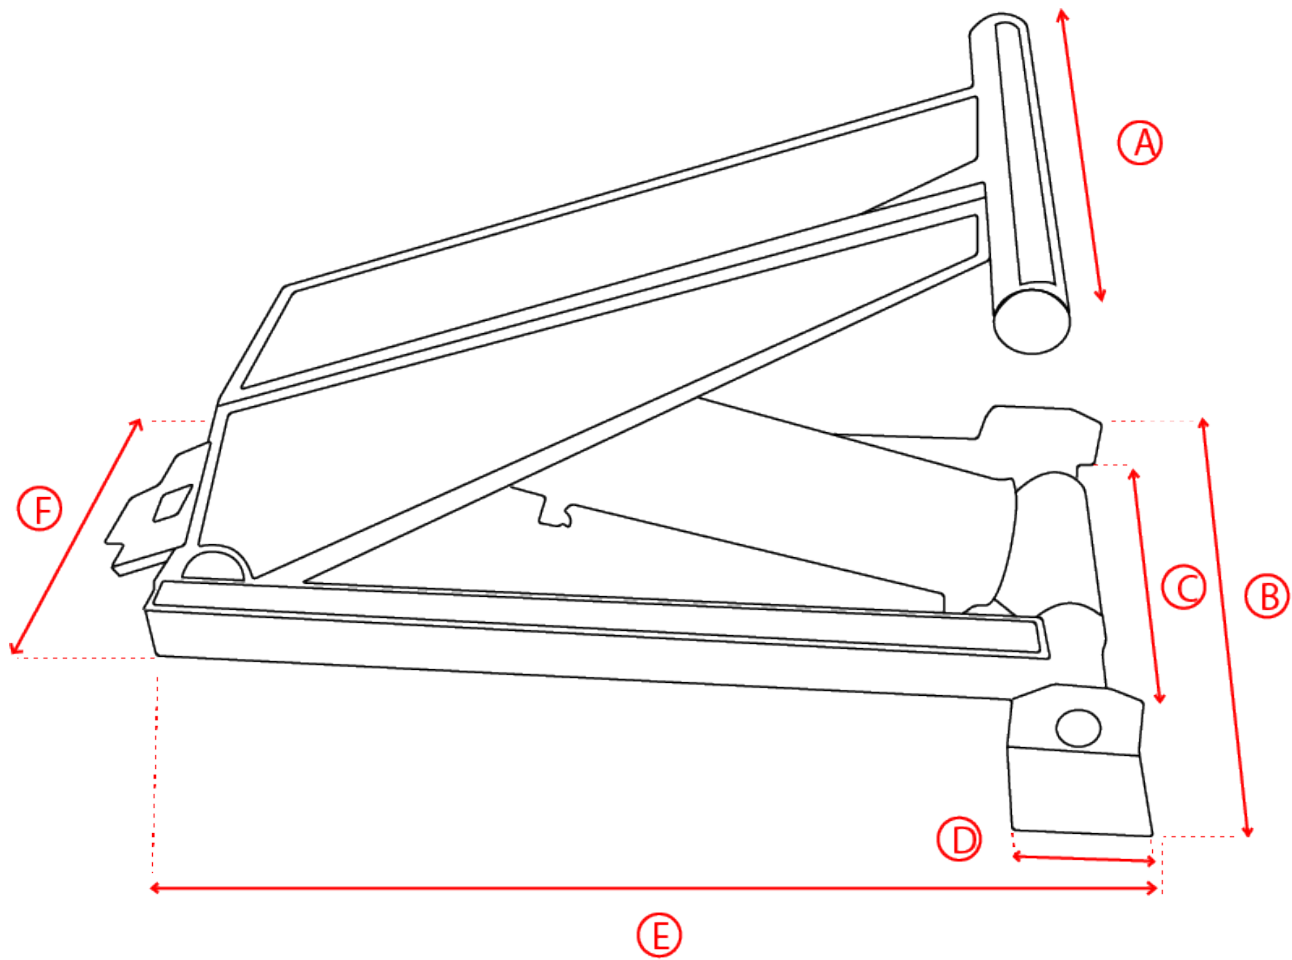

310
Model

POWER HOISTS

A	24.00
B	26.63
C	19.63
D	4.00
E	28.50
F	14.25
G	5.00

CLOSED HOIST

416
Model

POWER HOISTS

A	24.00
B	29.00
C	19.50
D	5.00
E	39.50
F	15.25
G	9.00

CLOSED HOIST

516
Model

POWER HOISTS

A	24.00
B	28.50
C	19.50
D	5.00
E	39.25
F	16.25
G	10.00

CLOSED HOIST

520
Model

POWER HOISTS

A	24.00
B	28.25
C	19.25
D	5.00
E	47.63
F	16.25
G	11.75

CLOSED HOIST

616
Model

POWER HOISTS

A	24.00
B	28.63
C	19.00
D	5.00
E	39
F	18
G	12.00

CLOSED HOIST

620
Model

POWER HOISTS

A	24.00
B	37.50
C	25.00
D	9.75
E	50.25
F	22.00
G	11.50

CLOSED HOIST

630
Model

POWER HOISTS

A	24.00
B	37.50
C	25.00
D	9.75
E	65.75
F	22.50
G	14.50

CLOSED HOIST