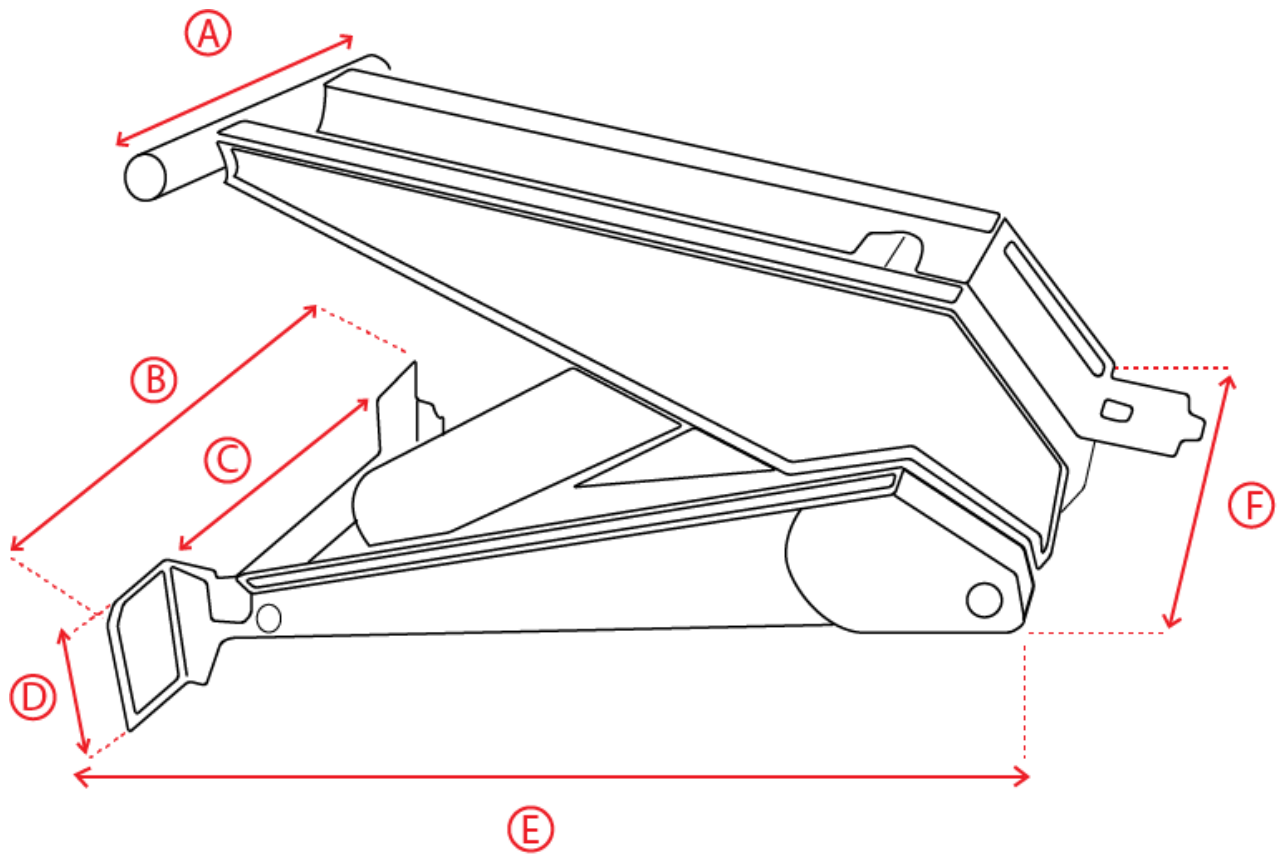

621
Model

POWER HOISTS

A	24.00
B	28.63
C	19
D	5.00
E	47.00
F	18.00
G	14.50

CLOSED HOIST

625
Model

POWER HOISTS

A	24.00
B	37.50
C	25.00
D	9.75
E	57.13
F	23.00
G	14.00

CLOSED HOIST

630
Model

POWER HOISTS

A	24.00
B	37.50
C	25.00
D	9.75
E	65.75
F	22.50
G	14.50

CLOSED HOIST