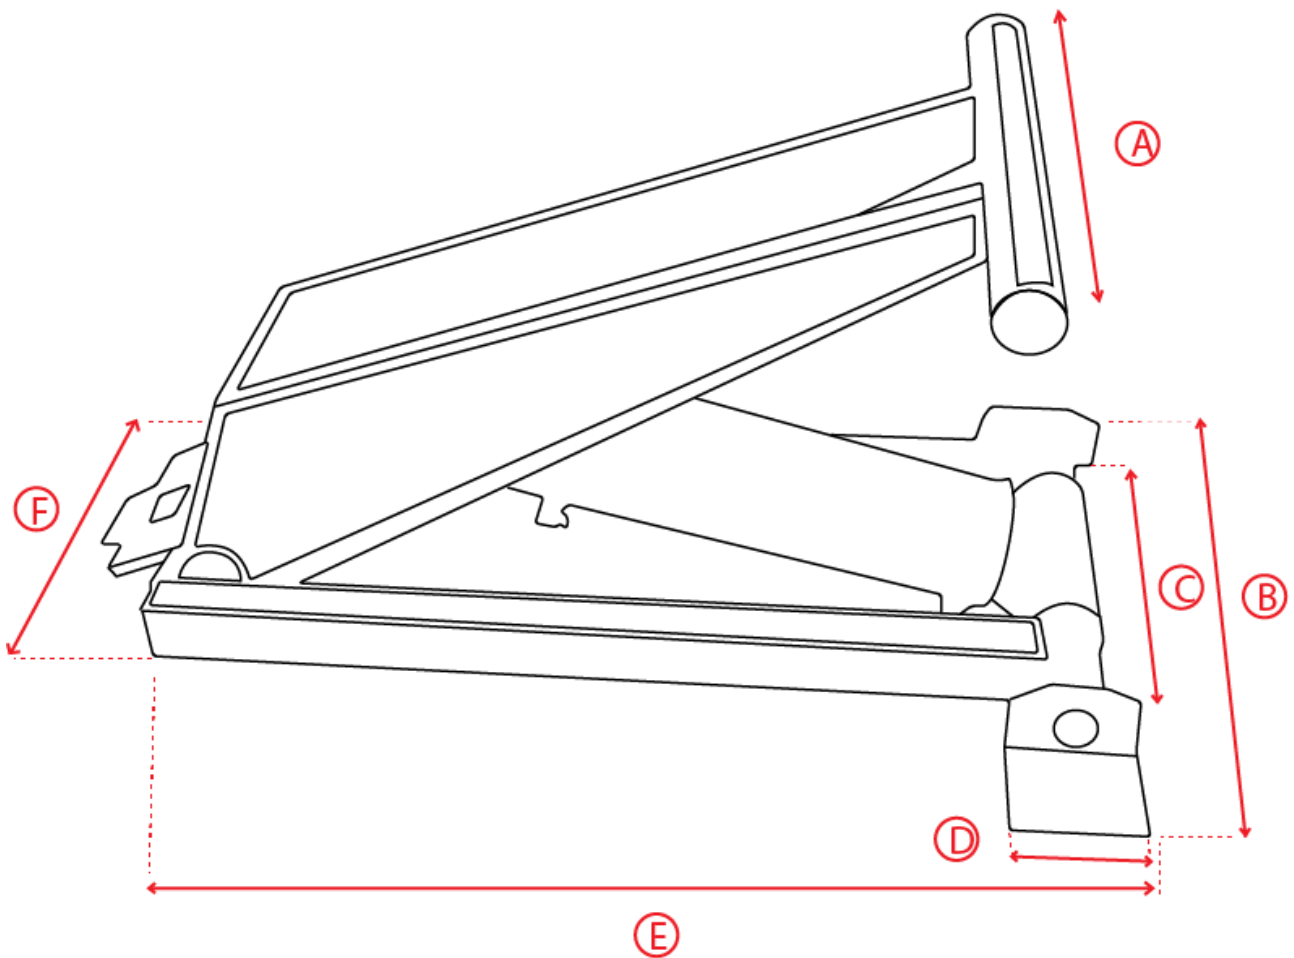

516
Model

POWER HOISTS

A	24.00
B	28.50
C	19.50
D	5.00
E	39.25
F	16.25
G	10.00

CLOSED HOIST

520
Model

POWER HOISTS

A	24.00
B	28.25
C	19.25
D	5.00
E	47.63
F	16.25
G	11.75

CLOSED HOIST

616
Model

POWER HOISTS

A	24.00
B	28.63
C	19.00
D	5.00
E	39
F	18
G	12.00

CLOSED HOIST

620
Model

POWER HOISTS

A	24.00
B	37.50
C	25.00
D	9.75
E	50.25
F	22.00
G	11.50

CLOSED HOIST

630
Model

POWER HOISTS

A	24.00
B	37.50
C	25.00
D	9.75
E	65.75
F	22.50
G	14.50

CLOSED HOIST