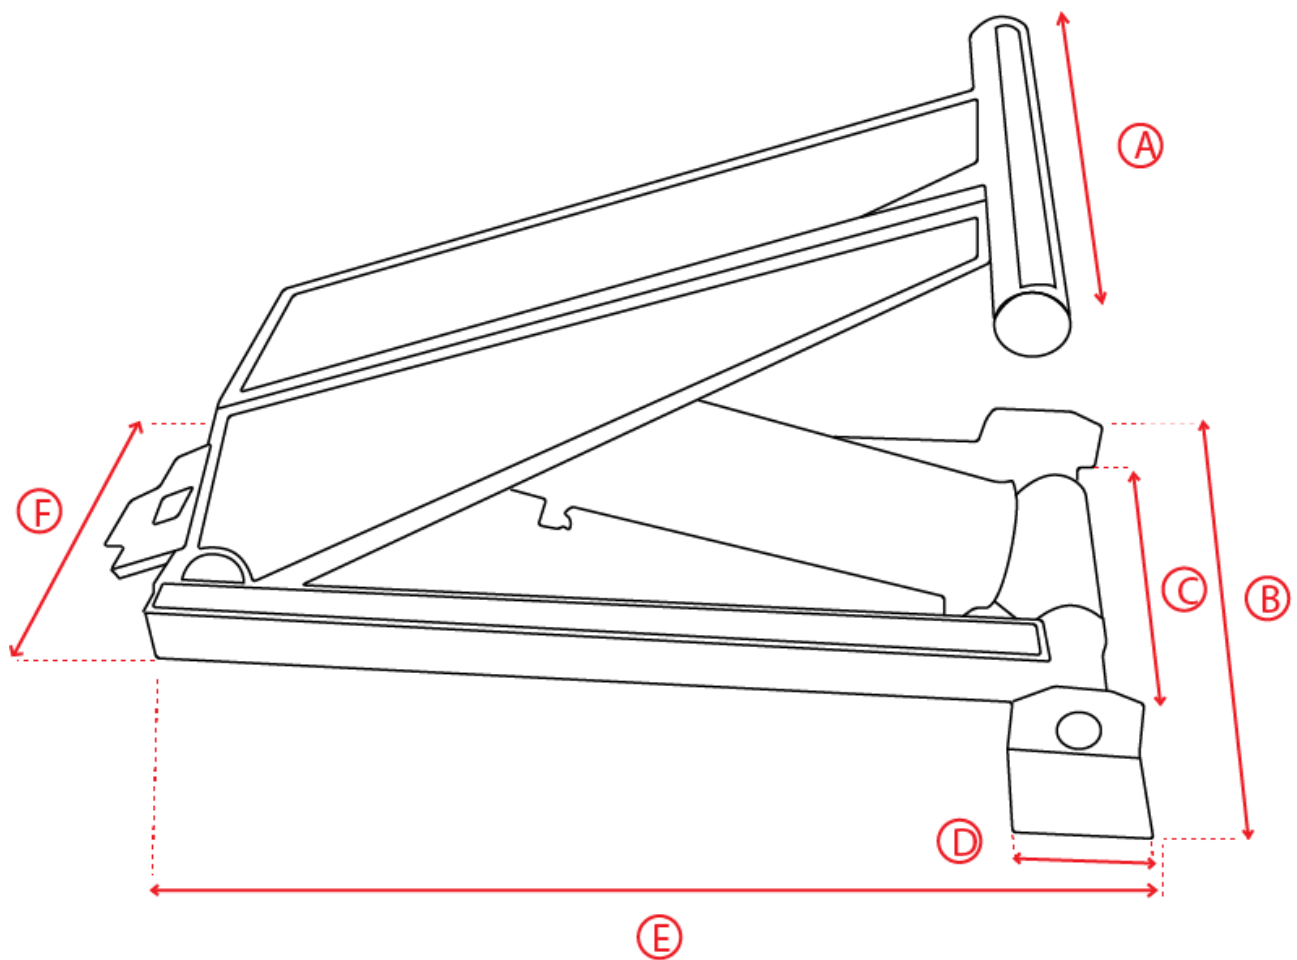

516
Model

POWER HOISTS

A	24.00
B	28.50
C	19.50
D	5.00
E	39.25
F	16.25
G	10.00

CLOSED HOIST

520
Model

POWER HOISTS

A	24.00
B	28.25
C	19.25
D	5.00
E	47.63
F	16.25
G	11.75

CLOSED HOIST

616
Model

POWER HOISTS

A	24.00
B	28.63
C	19.00
D	5.00
E	39
F	18
G	12.00

CLOSED HOIST

620
Model

POWER HOISTS

A	24.00
B	37.50
C	25.00
D	9.75
E	50.25
F	22.00
G	11.50

CLOSED HOIST

630
Model

POWER HOISTS

A	24.00
B	37.50
C	25.00
D	9.75
E	65.75
F	22.50
G	14.50

CLOSED HOIST