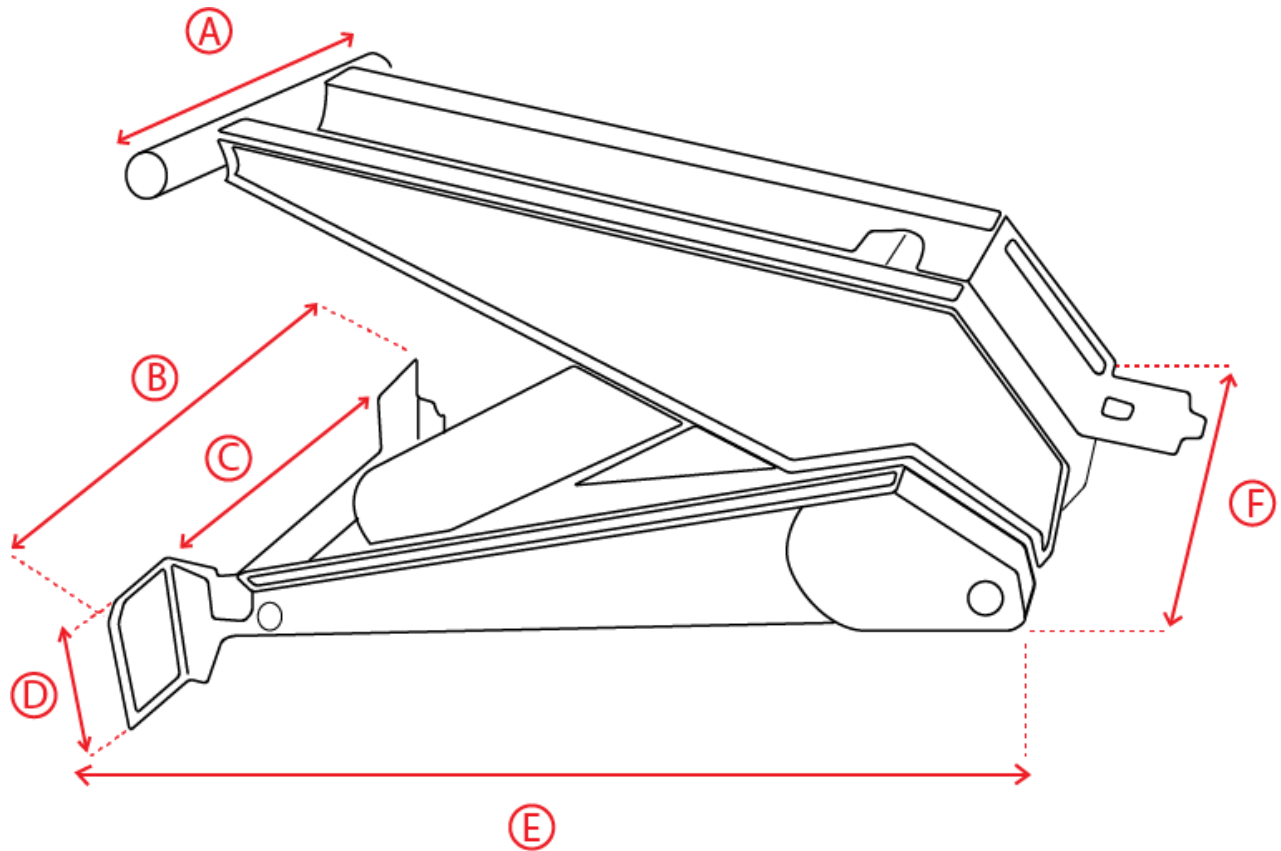

621
Model

POWER HOISTS

A	24.00
B	28.63
C	19
D	5.00
E	47.00
F	18.00
G	14.50

CLOSED HOIST

625
Model

POWER HOISTS

A	24.00
B	37.50
C	25.00
D	9.75
E	57.13
F	23.00
G	14.00

CLOSED HOIST

630
Model

POWER HOISTS

A	24.00
B	37.50
C	25.00
D	9.75
E	65.75
F	22.50
G	14.50

CLOSED HOIST