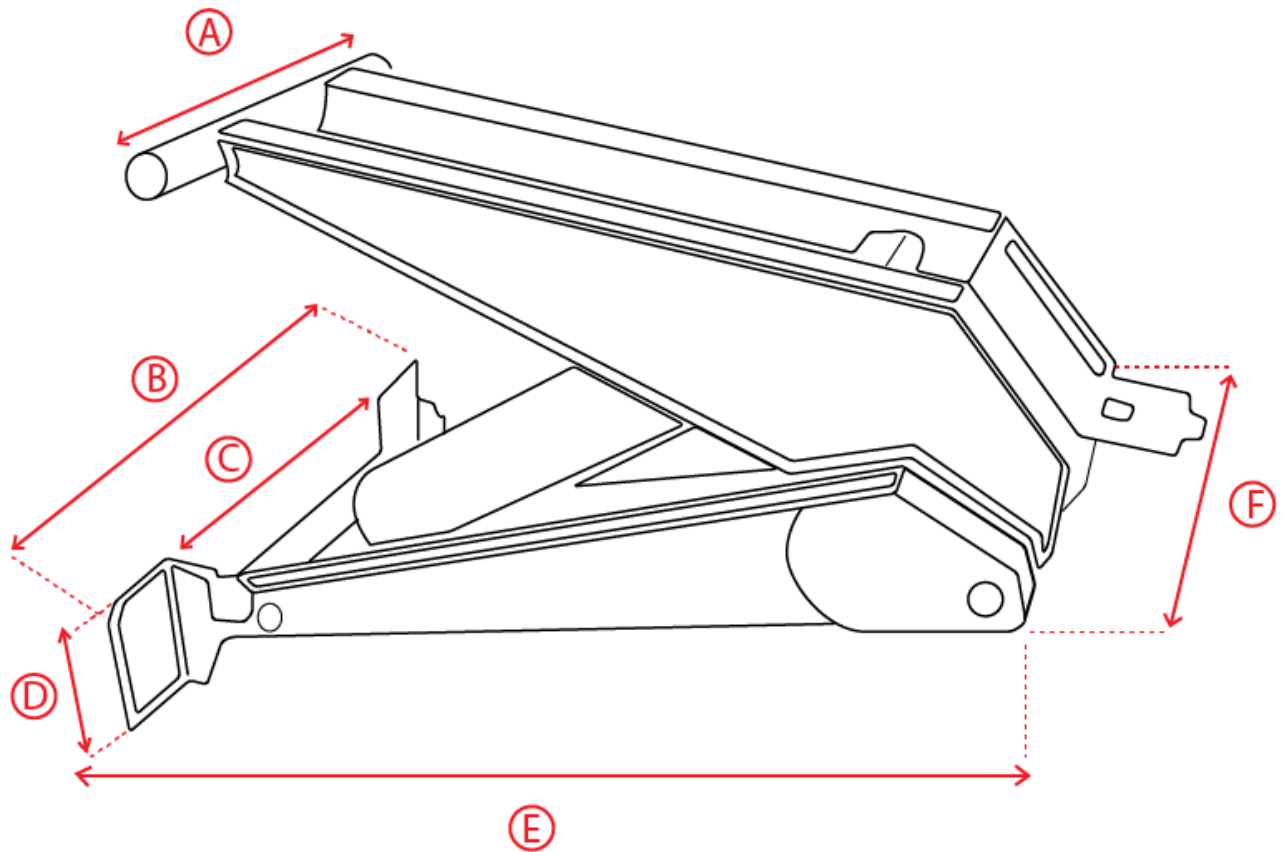

616
Model

POWER HOISTS

A	24.00
B	28.63
C	19.00
D	5.00
E	39
F	18
G	12.00

CLOSED HOIST

620
Model

POWER HOISTS

A	24.00
B	37.50
C	25.00
D	9.75
E	50.25
F	22.00
G	11.50

CLOSED HOIST

621
Model

POWER HOISTS

A	24.00
B	28.63
C	19
D	5.00
E	47.00
F	18.00
G	14.50

CLOSED HOIST

625
Model

POWER HOISTS

A	24.00
B	37.50
C	25.00
D	9.75
E	57.13
F	23.00
G	14.00

CLOSED HOIST