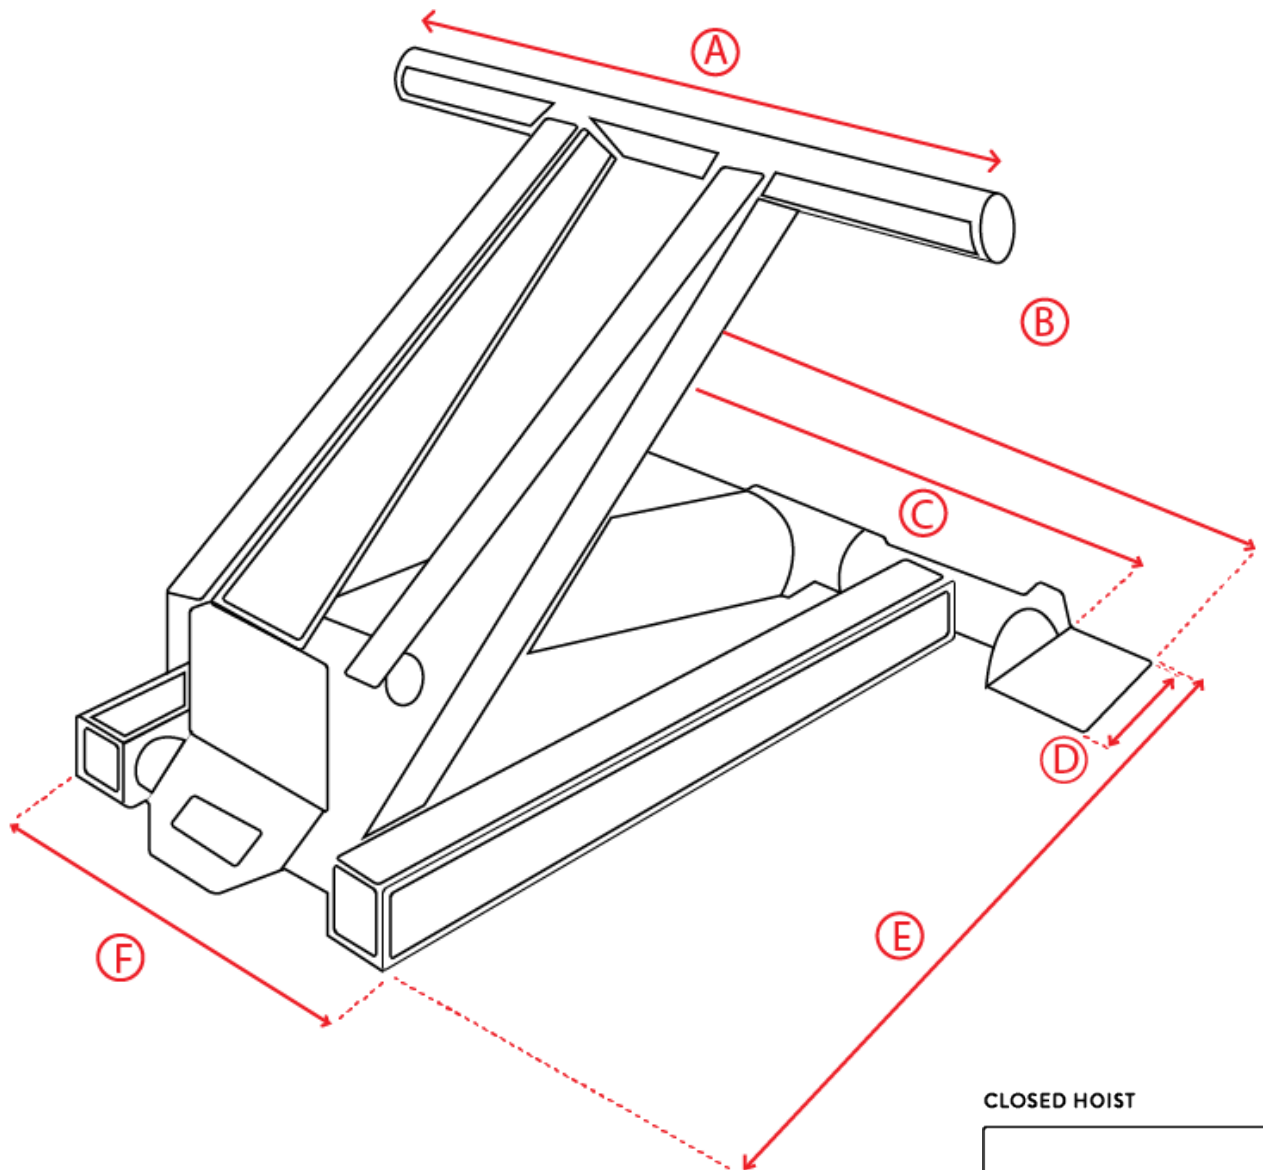

310
Model

POWER HOISTS

A	24.00
B	26.63
C	19.63
D	4.00
E	28.50
F	14.25
G	5.00

CLOSED HOIST

416
Model

POWER HOISTS

A	24.00
B	29.00
C	19.50
D	5.00
E	39.50
F	15.25
G	9.00

CLOSED HOIST

516
Model

POWER HOISTS

A	24.00
B	28.50
C	19.50
D	5.00
E	39.25
F	16.25
G	10.00

CLOSED HOIST

520
Model

POWER HOISTS

A	24.00
B	28.25
C	19.25
D	5.00
E	47.63
F	16.25
G	11.75

CLOSED HOIST

616
Model

POWER HOISTS

A	24.00
B	28.63
C	19.00
D	5.00
E	39
F	18
G	12.00

CLOSED HOIST

620
Model

POWER HOISTS

A	24.00
B	37.50
C	25.00
D	9.75
E	50.25
F	22.00
G	11.50

CLOSED HOIST

630
Model

POWER HOISTS

A	24.00
B	37.50
C	25.00
D	9.75
E	65.75
F	22.50
G	14.50

CLOSED HOIST