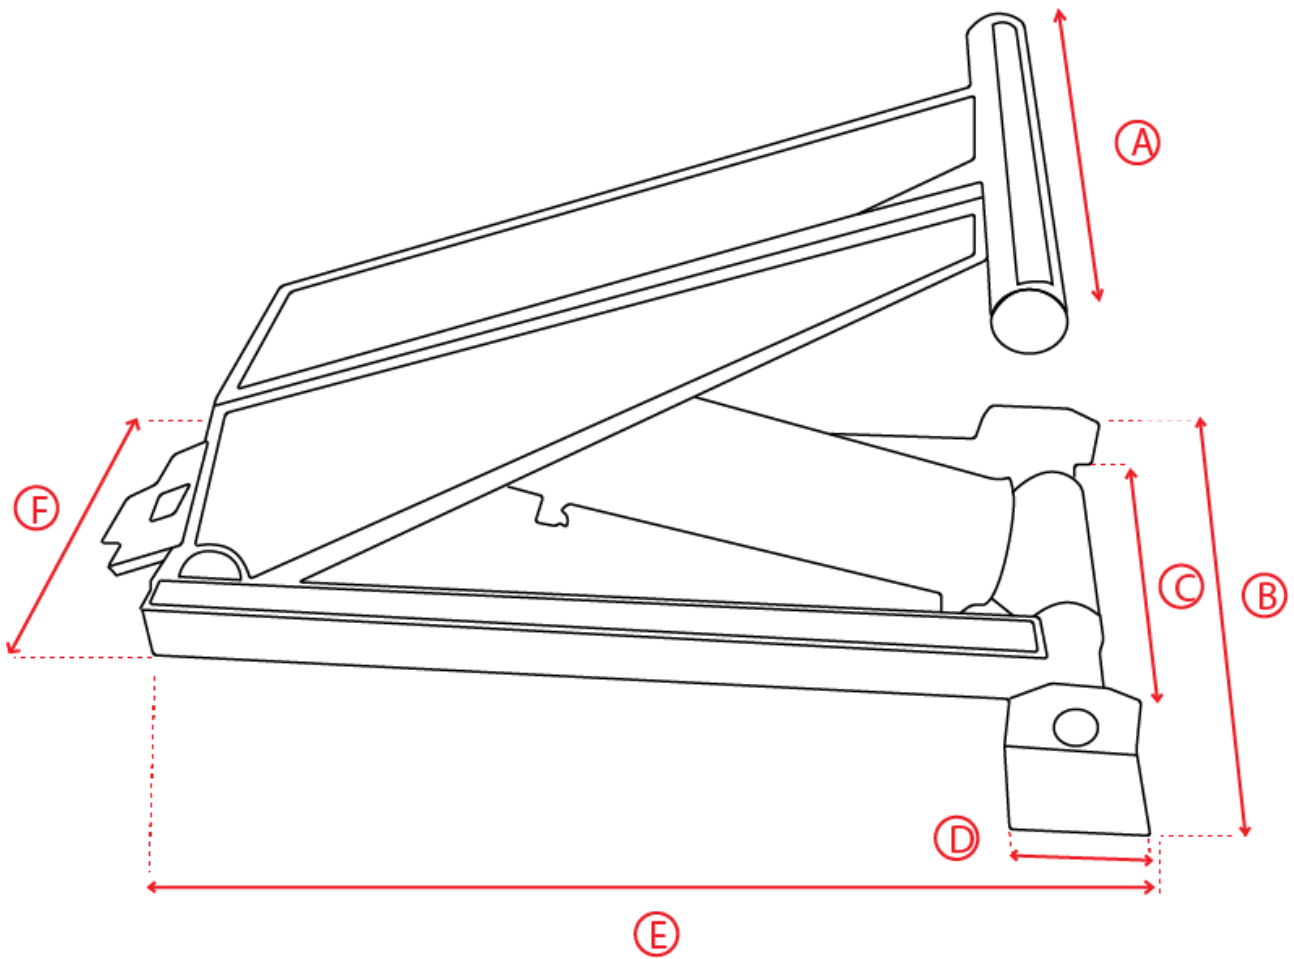

310
Model

POWER HOISTS

A	24.00
B	26.63
C	19.63
D	4.00
E	28.50
F	14.25
G	5.00

CLOSED HOIST

416
Model

POWER HOISTS

A	24.00
B	29.00
C	19.50
D	5.00
E	39.50
F	15.25
G	9.00

CLOSED HOIST

516
Model

POWER HOISTS

A	24.00
B	28.50
C	19.50
D	5.00
E	39.25
F	16.25
G	10.00

CLOSED HOIST

520
Model

POWER HOISTS

A	24.00
B	28.25
C	19.25
D	5.00
E	47.63
F	16.25
G	11.75

CLOSED HOIST

616
Model

POWER HOISTS

A	24.00
B	28.63
C	19.00
D	5.00
E	39
F	18
G	12.00

CLOSED HOIST

620
Model

POWER HOISTS

A	24.00
B	37.50
C	25.00
D	9.75
E	50.25
F	22.00
G	11.50

CLOSED HOIST

630
Model

POWER HOISTS

A	24.00
B	37.50
C	25.00
D	9.75
E	65.75
F	22.50
G	14.50

CLOSED HOIST